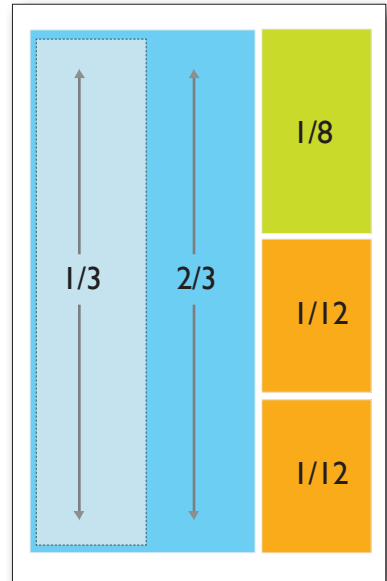

## OF LINN COUNTY

W = WIDTH  
H = HEIGHT

Ad Size	Frequency	Cost Per Week
<b>Business Card</b> 3.3 W x 2 H	52 weeks	\$40
	24 weeks	50
	12 weeks	60
	Open	80
	7 sq"	
<b>1/16 Pg.</b> 3.3 W x 3.3 H	52 weeks	\$55
	24 weeks	65
	12 weeks	75
	Open	110
	11 sq"	
<b>1/12 Pg.</b> 3.3 W x 4.5 H	52 weeks	\$75
	24 weeks	85
	12 weeks	95
	Open	150
	15 sq"	
<b>1/8 Pg.</b> 3.3 W x 6.8 H 6.8 W x 3.3 H	52 weeks	\$100
	24 weeks	110
	12 weeks	120
	Open	200
	22 sq"	
<b>1/6 Pg.</b> 3.3 W x 8.2 H 6.8 W x 4 H	52 weeks	\$110
	24 weeks	120
	12 weeks	130
	Open	220
	27 sq"	
<b>1/4 Pg.</b> 6.8 W x 6 H	52 weeks	\$160
	24 weeks	170
	12 weeks	180
	Open	320
	41 sq"	
<b>1/3 Pg.</b> 3.3 W x 15.6 H	52 weeks	\$220
	24 weeks	230
	12 weeks	240
	Open	440
	54 sq"	
<b>Banner</b> 10.3 W x 2.5 H	52 weeks	\$105
	24 weeks	115
	12 weeks	125
	Open	210
	26 sq"	

Not Actual Size. The diagrams above are only representational of ad size relative to page. Ad sizes were created to scale on a standard tabloid format.

Sq" are rounded to the nearest whole value

Ad Size	Frequency	Cost Per Week
<b>1/2 Pg.</b> 10.3 W x 7.5 H	52 weeks	\$310
	24 weeks	340
	12 weeks	370
	Open	620
	77 sq"	
<b>2/3 Pg.</b> 6.8 W x 15.6 H	52 weeks	\$410
	24 weeks	450
	12 weeks	490
	Open	820
	124 sq"	
<b>Full Pg.</b> 10.3 W x 15.6 H	52 weeks	\$600
	24 weeks	650
	12 weeks	700
	Open	1,200
	161 sq"	

### Get Noticed!!

**Front Page**  
1/16  
3.3 W x 3.3 H

52 weeks	\$75
24 weeks	85
12 weeks	95
Open	150

**Front Page Banner**  
10.3 W x 3.4 H

52 weeks	\$205
26 weeks	215
12 weeks	225
Open	410

BACK PAGE PLACEMENT: Add 15% of final charge