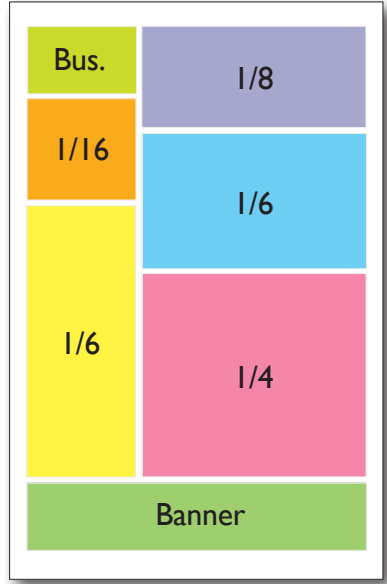

## OF LINN COUNTY

W = WIDTH  
H = HEIGHT

Ad Size	Frequency	Cost Per Week
<b>Business Card</b> 3.3 W x 2 H	52 weeks	\$40
	24 weeks	50
	12 weeks	60
	Open	80
	7 sq"	
<b>1/16 Pg.</b> 3.3 W x 3.3 H	52 weeks	\$55
	24 weeks	65
	12 weeks	75
	Open	110
	11 sq"	
<b>1/12 Pg.</b> 3.3 W x 4.5 H	52 weeks	\$75
	24 weeks	85
	12 weeks	95
	Open	150
	15 sq"	
<b>1/8 Pg.</b> 3.3 W x 6.8 H 6.8 W x 3.3 H	52 weeks	\$100
	24 weeks	110
	12 weeks	120
	Open	200
	22 sq"	
<b>1/6 Pg.</b> 3.3 W x 8.2 H 6.8 W x 4 H	52 weeks	\$110
	24 weeks	120
	12 weeks	130
	Open	220
	27 sq"	
<b>1/4 Pg.</b> 6.8 W x 6 H	52 weeks	\$160
	24 weeks	170
	12 weeks	180
	Open	320
	41 sq"	
<b>1/3 Pg.</b> 3.3 W x 15.6 H	52 weeks	\$220
	24 weeks	230
	12 weeks	240
	Open	440
	54 sq"	
<b>Banner</b> 10.3 W x 2.5 H	52 weeks	\$105
	24 weeks	115
	12 weeks	125
	Open	210
	26 sq"	

Not Actual Size. The diagrams above are only representational of ad size relative to page. Ad sizes were created to scale on a standard tabloid format.

Sq" are rounded to the nearest whole value

Ad Size	Frequency	Cost Per Week
<b>1/2 Pg.</b> 10.3 W x 7.5 H	52 weeks	\$310
	24 weeks	340
	12 weeks	370
	Open	620
	77 sq"	
<b>2/3 Pg.</b> 6.8 W x 15.6 H	52 weeks	\$410
	24 weeks	450
	12 weeks	490
	Open	820
	124 sq"	
<b>Full Pg.</b> 10.3 W x 15.6 H	52 weeks	\$600
	24 weeks	650
	12 weeks	700
	Open	1,200
	161 sq"	

### Get Noticed!!

**Front Page**  
1/16  
3.3 W x 3.3 H

52 weeks	\$75
24 weeks	85
12 weeks	95
Open	150

**Front Page Banner**  
10.3 W x 3.4 H

52 weeks	\$205
26 weeks	215
12 weeks	225
Open	410

BACK PAGE PLACEMENT: Add 15% of final charge